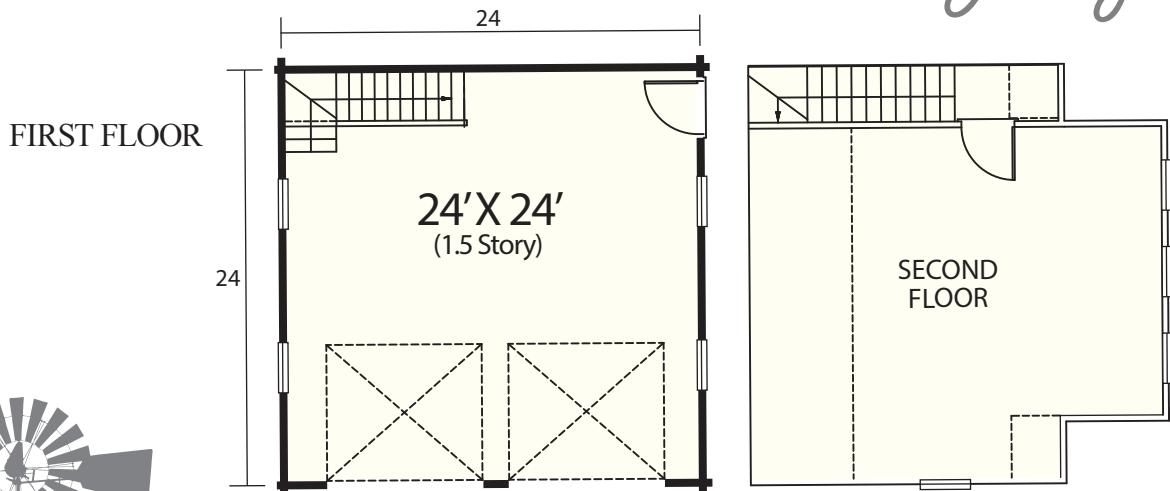

Artist Rendering. Actual Plans May Vary

# THE MEADOW II *Farmhouse Garage*

Overall Dimensions:  
24' X 24'  
Approximately 864 Sq. Ft.

©2023 LCH-0401

Call Toll Free: 1.800.562.2246 USA

Or visit our website at [www.logcabinhomes.com](http://www.logcabinhomes.com)