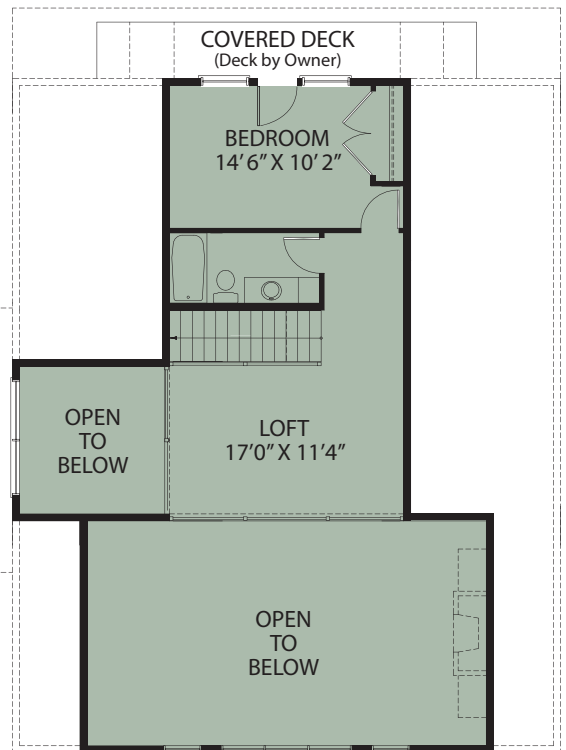

Crestone Peak

* Artist Rendering - Actual Plans May Vary

The Crestone Peak

FIRST FLOOR

48

SECOND FLOOR

Overall Dimensions:
39' X 48'
Approximately 1,872 Sq. Ft.

Call Toll Free: 1.800.562.2246 USA