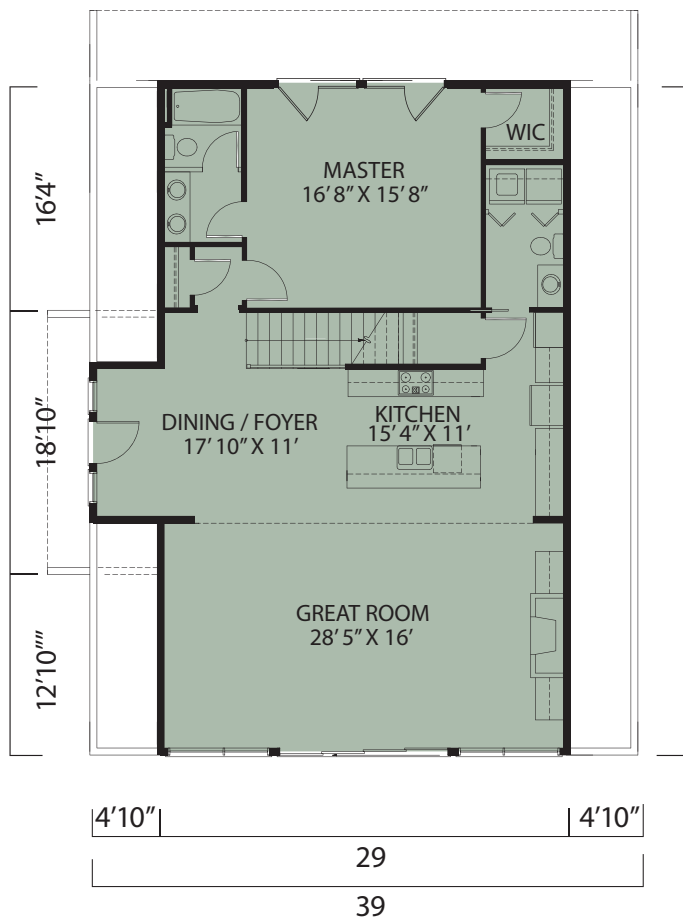

Crestone Peak

* Artist Rendering - Actual Plans May Vary

The Crestone Peak

FIRST FLOOR

48

SECOND FLOOR

Overall Dimensions:
39' X 48'
Approximately 1,872 Sq. Ft.

Call Toll Free: 1.800.562.2246 USA