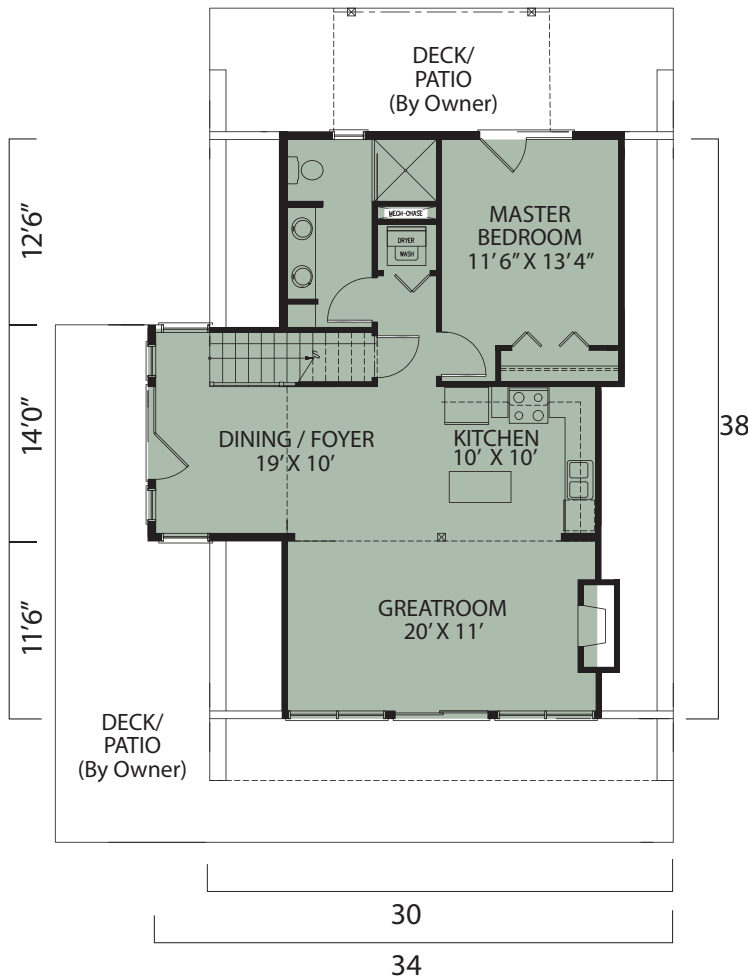

Wetterhorn Peak

* Artist Rendering - Actual Plans May Vary

The Wetterhorn Peak

FIRST FLOOR

SECOND FLOOR

Overall Dimensions:
34' X 38'
Approximately 1,344 Sq. Ft.

Call Toll Free: 1.800.562.2246 USA

Or visit our website at www.logcabinhomes.com