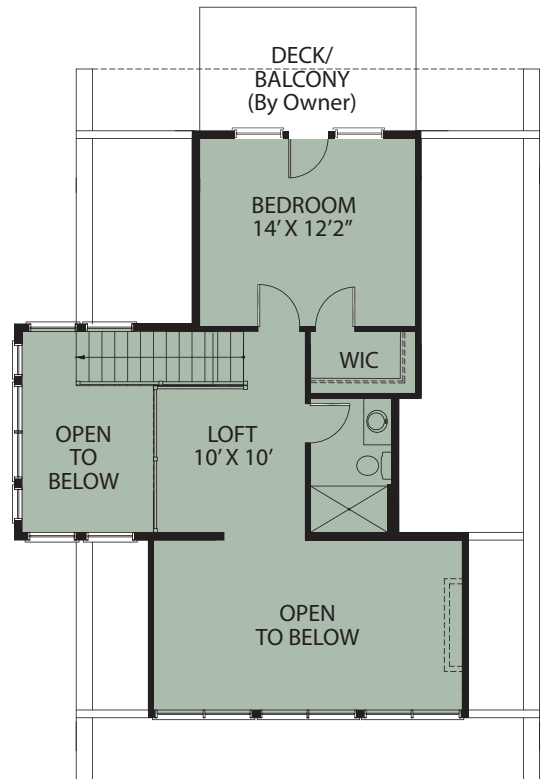

Wetterhorn Peak

* Artist Rendering - Actual Plans May Vary

The Wetterhorn Peak

FIRST FLOOR

SECOND FLOOR

Overall Dimensions:
34' X 38'
Approximately 1,344 Sq. Ft.

Call Toll Free: 1.800.562.2246 USA

Or visit our website at www.logcabinhomes.com