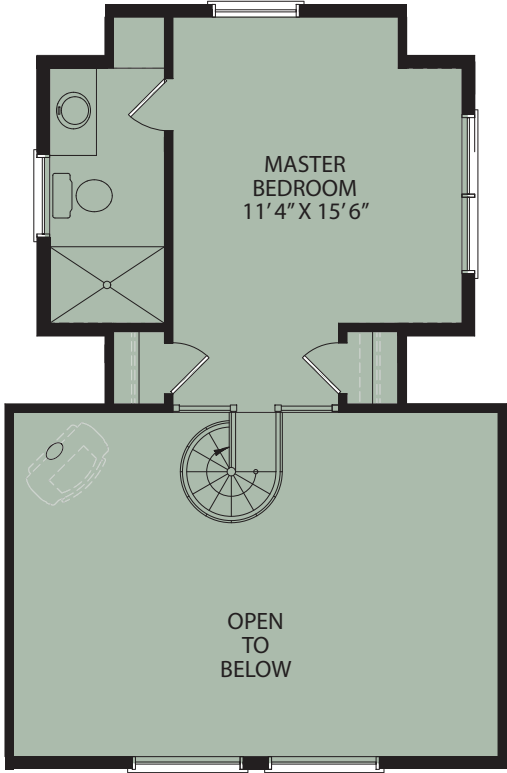

# Little Bear Peak

\* Artist Rendering - Actual Plans May Vary

FIRST FLOOR

Overall Dimensions:  
27' X 30'  
Approximately 833 Sq. Ft.

SECOND FLOOR

Call Toll Free: 1.800.562.2246 USA

Or visit our website at [www.logcabinhomes.com](http://www.logcabinhomes.com)