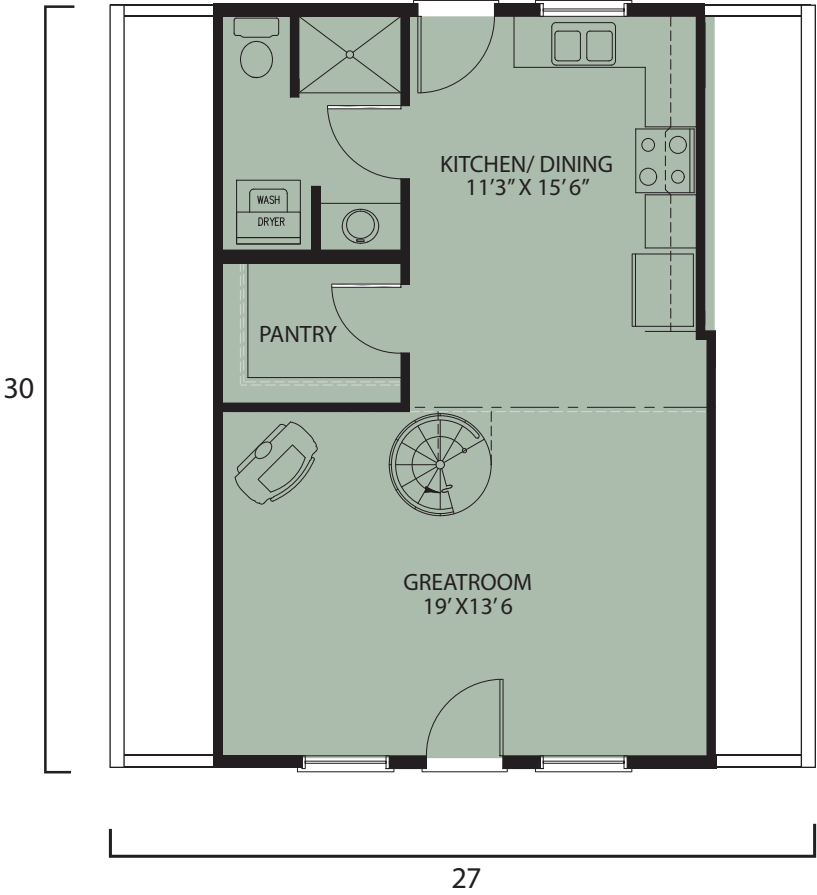

# Little Bear Peak

\* Artist Rendering - Actual Plans May Vary

FIRST FLOOR

Overall Dimensions:  
27' X 30'  
Approximately 833 Sq. Ft.

SECOND FLOOR

Call Toll Free: 1.800.562.2246 USA

Or visit our website at [www.logcabinhomes.com](http://www.logcabinhomes.com)