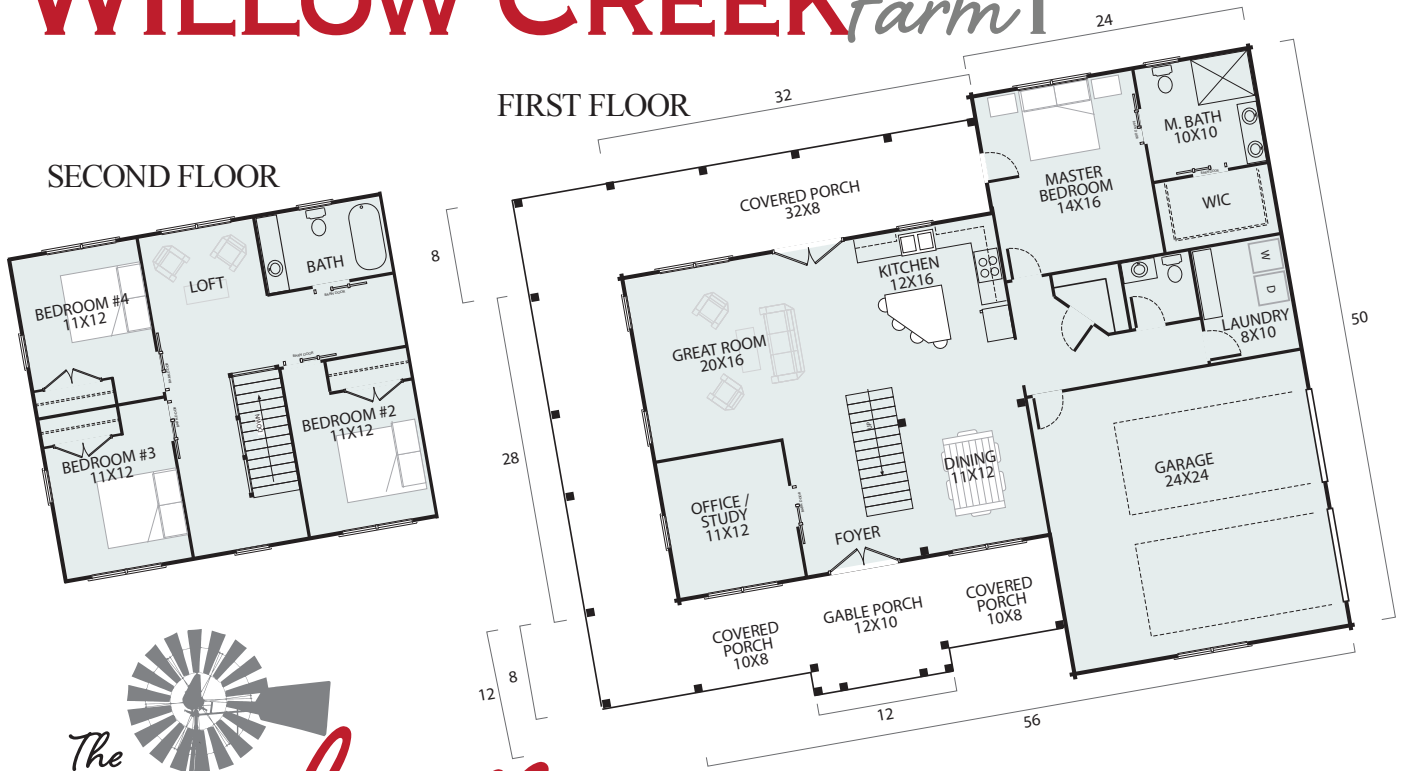

Artist Rendering. Actual Plans May Vary

# WILLOW CREEK *Farm I*

Overall Dimensions:  
56' X 50'  
Approximately 2,416 Sq. Ft.

©2020 LCH-0380

Call Toll Free: 1.800.562.2246 USA

Or visit our website at [www.logcabinhomes.com](http://www.logcabinhomes.com)