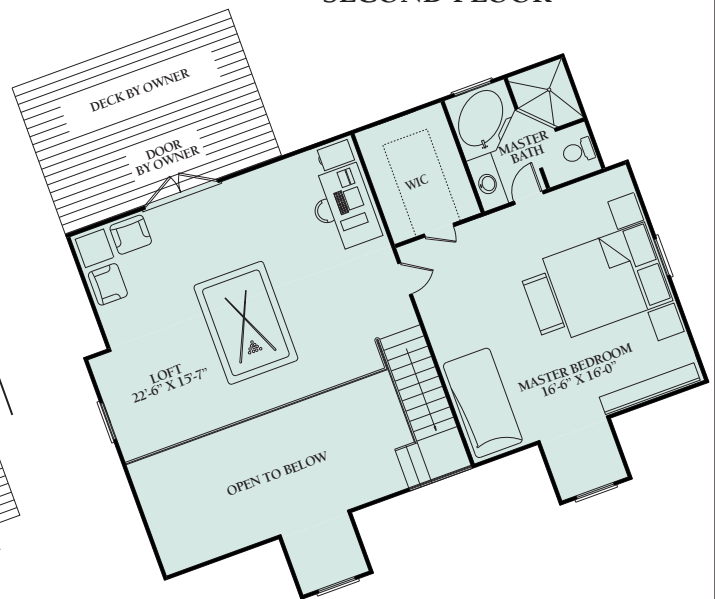

Artist Rendering Actual Plans May Vary.

TENNESSEE MOUNTAIN

FIRST FLOOR

SECOND FLOOR

Overall Dimensions:
30' x 40' (8,534 x 17,983 mm)

Approximately
2,160 sq ft

LCH-0110

Call Toll Free 1.800.562.2246 usa