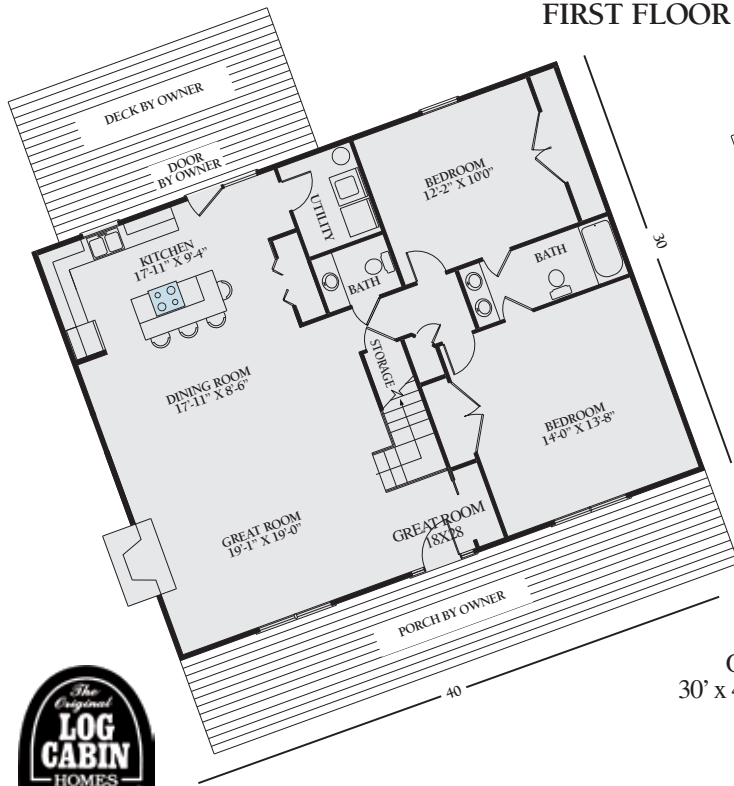

Artist Rendering Actual Plans May Vary.

TENNESSEE MOUNTAIN

FIRST FLOOR

SECOND FLOOR

Overall Dimensions:
30' x 40' (8,534 x 17,983 mm)

Approximately
2,160 sq ft

LCH-0110

Call Toll Free 1.800.562.2246 usa